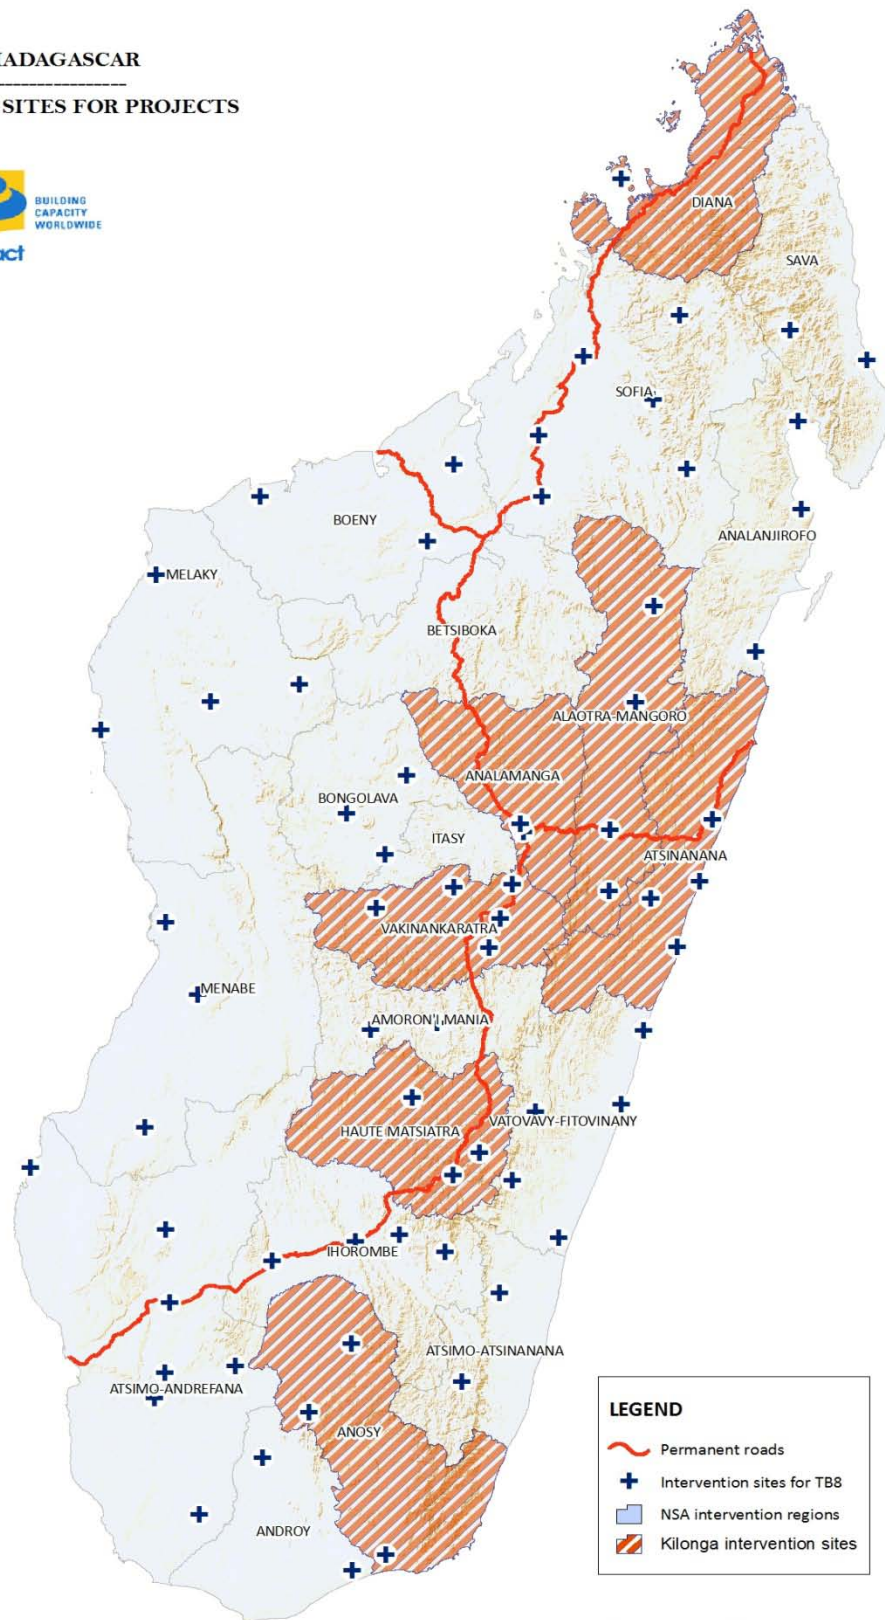

PACT MADAGASCAR  
INTERVENTION SITES FOR PROJECTS

Data sources: FTM, PACT/SONU